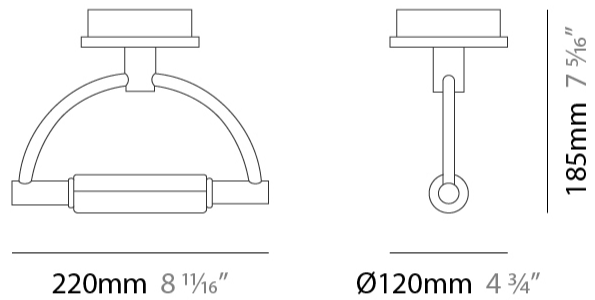

GRADIMINI SURFACE

D32021- _____ - _____
base number   Finish   Glass
                         Options   Options

1. To build a product code in our configurator select the specify button on the base model # product page
2. To build a manual product code on this datasheet choose from the options listed below in blue font and add the suffix to the base model #

GENERAL

Series: Gradimini
Brand: Cini & Nils
Division: Design
Mounting Type: Surface
Mounting Location: Ceiling
Subcategory: Ambient

PHYSICAL

Shape: Abstract
Length (mm): 220
Length (in): 8 ¹¹/₁₆
Width (mm): 120
Width (in): 4 ³/₄
Height (mm): 185
Height (in): 7 ⁵/₁₆
Light Distribution: Indirect
Weight (kg): 0.6
Weight (lbs): 1.32
Diffuser: Opal / Transparent & Opal / Transparent & Screen
Fixture Finish: [CHR / SNI](#)
Fixture Material: Metal

ELECTRICAL

Lamp Type: LED
Total Output Wattage (W): 12
Dimming: Non-Dimming / Phase Dimming (120vac Only)
Driver Included: No
Driver Location: Remote
Driver Type: Constant Current - Universal
Driver Class: Class 2
Input Voltage (V): 120 - 277
Constant Current (MA): 600

LED

Number of LEDs: 2
Color Temperature (°K): 2800
Nominal Lumen (lm): 1500
CRI: >80 CRI
Lamp Life (hrs): 50000

OPTICAL

RATINGS AND CERTIFICATIONS

Certified By: Certified for North American Standards
IP rating: IP20